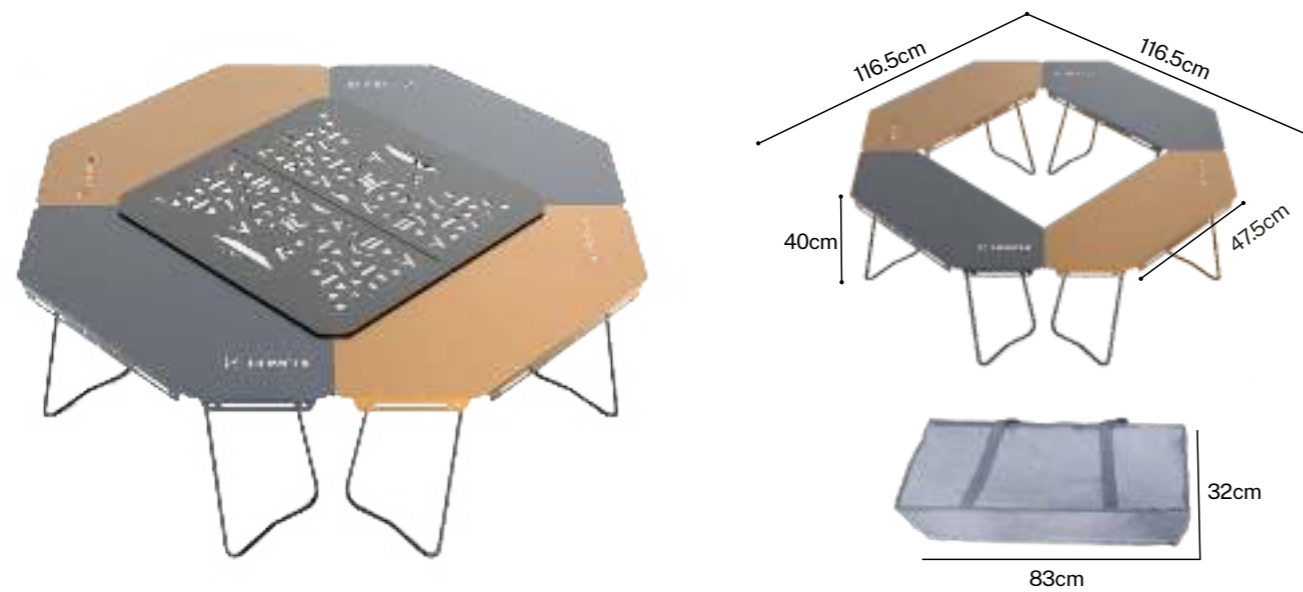

Item No.	Size	Material
60C02W	65x75x105cm	Canvas+Flannel Beech wood

Item No.	Size	Material
60C10M	42x52x68cm	Canvas Beech wood

Item No.	Size	Material
60C12K	52x56x65cm	600D polyester oxford Beech wood

Item No.	Size	Material
60C12L	40x57x57.5cm	Canvas Beech wood

CAMPING TABLE

We chat, we enjoy food
in the arms of nature

• Anti alumina tube

• Easy To Connect With Slot

• Can be take on & take off freely

Aluminum Plate DIY Splicing Table

- Item No.** 60C170
- Open Size** 116.5x116.5x40cm
- Floding Size** 83x32cm
- Material** Aluminum
Stainless steel
- CTN Size** 33x84x21cm/1PC
- G.W./N.W** 10kgs/8.7kgs
- Color**