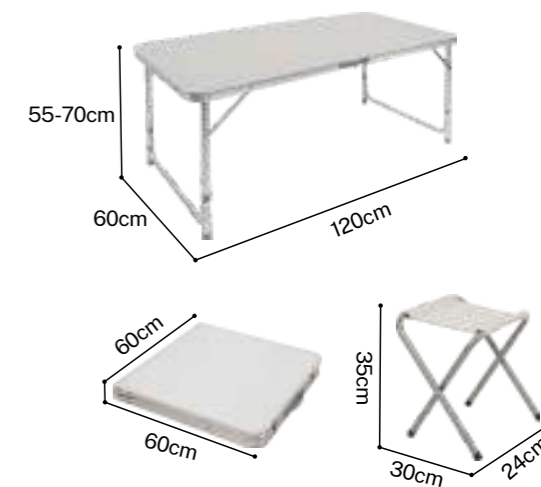

Square Support Frame Folding Table

- Item No.** 60C09D
- Open Size** S:50x46.5x(43-48)cm
M:60x52.5x(43-48)cm
L:68x58x(43-48)cm
- Folding Size** S:52x15cm M:16x63cm
L:17x71cm
- Material** Aluminum
- CTN Size** 52x32x54.5cm/8PCS
65x34x41.5cm/6PCS
73x36x41.5cm/6PCS
- G.W./N.W** S:17kgs/16kgs M:15.7kgs/14.7kgs
L:17.5kgs/16.5kgs
- Color**

“Cross” Shape Moon Chair

- Item No.** 60C16D
- Open Size** 51x54x67cm
- Floding Size** 38x14cm
- Material** 600D polyester oxford
Aluminum
- CTN Size** 55x40x20cm/10PCS
- G.W./N.W** 17kgs/16kgs
- Color**

“Cross” Shape Moon Table

- Item No.** 60C08Q
- Open Size** 58x58x40cm
- Floding Size** 58x12cm
- Material** Aluminum
- CTN Size** 60x36x26cm/4PCS
- G.W./N.W** 11kgs/10kgs
- Color**

- Weight capacity 120kgs / 220lbs

- Humanized umbrella hole

- Fixing buckle Easy to use

- Lock protection

- Easy to storage

- Carrying handle

Suitcase Folding Table & Chair Set

- Item No. 60C02L
- Open Size 85x67x66cm
- Floding Size 10x88x33.5cm
- Material Aluminum+MDF
- CTN Size 88x11x36.5cm/1PC
- G.W./N.W 8.6kgs/7.8kgs
- Color