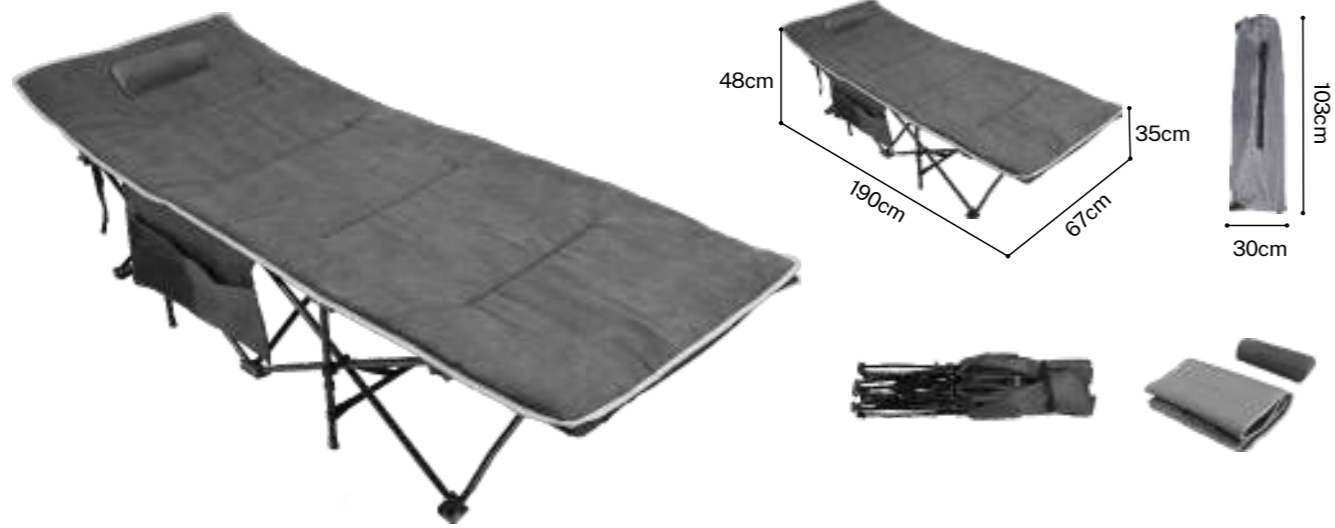

HOMFUL

• Two side pockets

• More stable stronger joints

• Non-slip & stable

Folding Cot With Mat

Item No. 61G01C
Open Size 190x67x(35-48)cm
Floding Size 30x103cm
Material 600D polyester oxford
Steel
CTN Size 105x30x38cm/4PCS
G.W./N.W 23kgs/22kgs
Color

HOMFUL

• Easy to store

• Easy to install

• Non-slip & stable

Ultralight Aluminum Compact Folding Cot

Item No. 61G01K
Open Size 195x67x(21-39)cm
Floding Size 56x17cm
Material 600D polyester oxford
Aluminium
CTN Size 57x22.5x15.5cm/1PC
G.W./N.W 4.5kgs/3.5kgs
Color