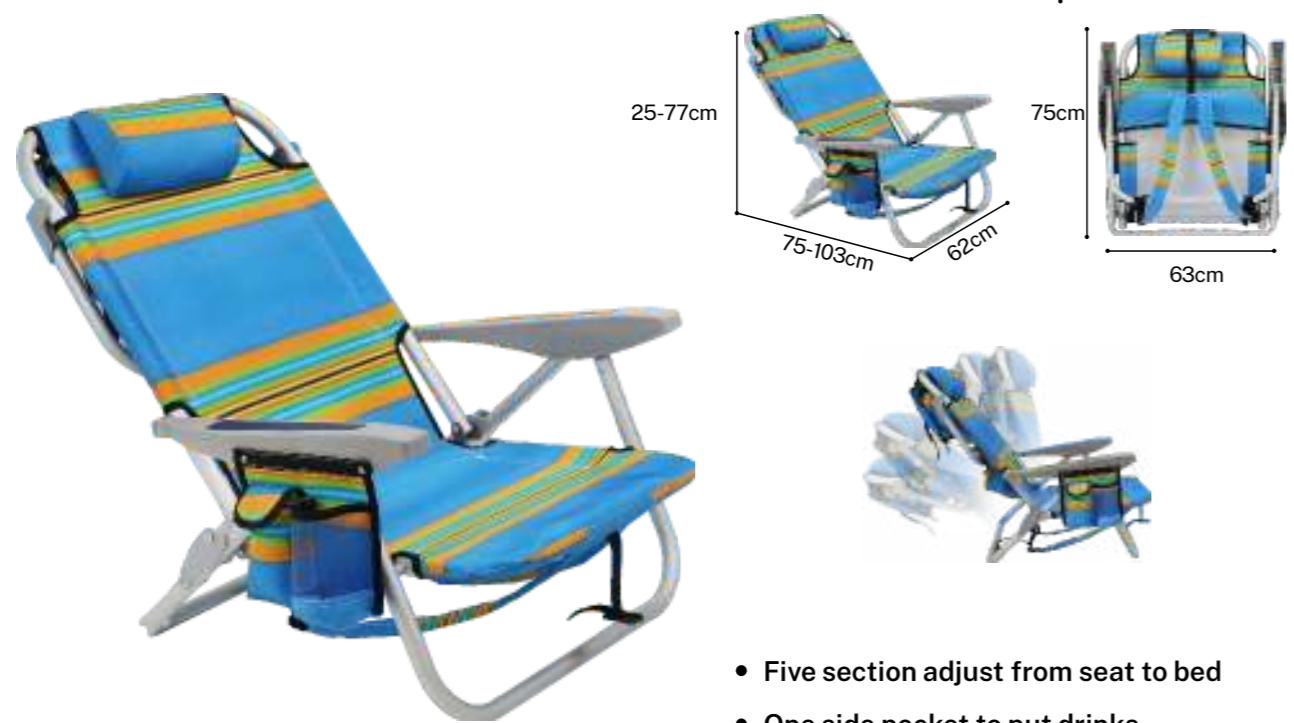

Quick Open Moon Chair

Item No. 60C18A
Open Size 56x52x71cm
Floding Size 34x10cm
Material 600D polyester oxford
Aluminum+steel
CTN Size 39x38x27cm/6PCS
G.W./N.W 11kgs/10kgs
Color

- Five section adjust from seat to bed
- One side pocket to put drinks
- With two straps, can be carry as backpack