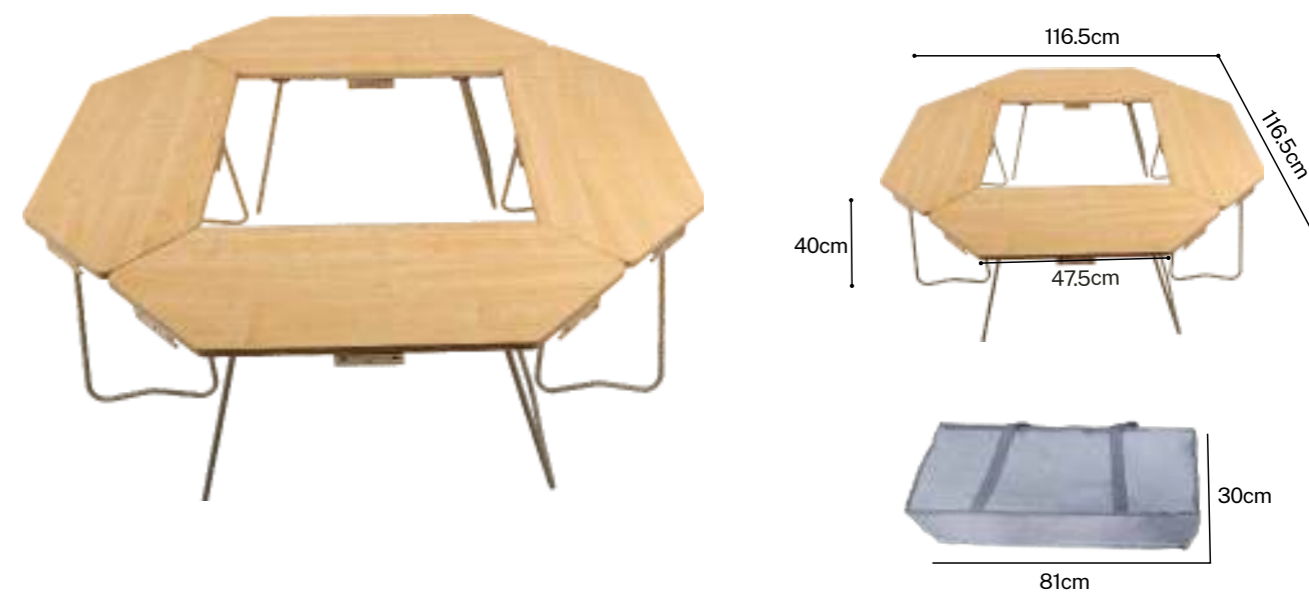

CAMPING TABLE

We chat, we enjoy food
in the arms of nature

• Anti alumina tube

• Easy To Connect With Slot

• Can be take on & take off freely

Aluminum Plate DIY Splicing Table

- Item No.** 60C170
- Open Size** 116.5x116.5x40cm
- Floding Size** 83x32cm
- Material** Aluminum
Stainless steel
- CTN Size** 33x84x21cm/1PC
- G.W./N.W** 10kgs/8.7kgs
- Color**