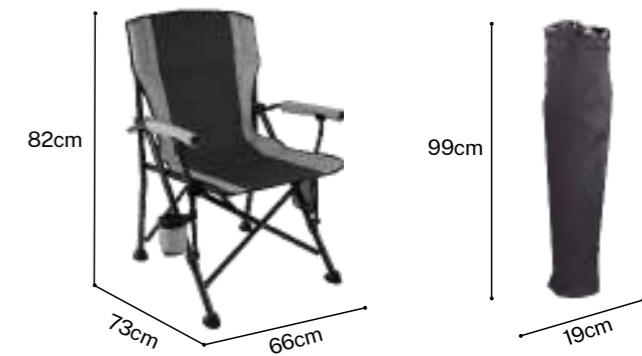

Quick Open Moon Chair

Item No. 60C18A
Open Size 56x52x71cm
Floding Size 34x10cm
Material 600D polyester oxford
Aluminum+steel
CTN Size 39x38x27cm/6PCS
G.W./N.W 11kgs/10kgs
Color

- Five section adjust from seat to bed
- One side pocket to put drinks
- With two straps, can be carry as backpack

Beach Chair

Item No. 60C17G
Open Size 52x56x64cm
Floding Size 61x80cm
Material 600D polyester oxford
Steel
CTN Size 81x62x54cm/6PCS
G.W./N.W 19.6kgs/18.6kgs
Color

- Quickly remove and install parts
- Detachable storage

Director Chair With Ice Bag & Table

Item No. 60C17D
Open Size 103x45x82cm
Folding Size 83x45cm
Material 600D polyester oxford Steel
CTN Size 81x52x56cm/4PCS
G.W./N.W 19kgs/18kgs
Color

- Reinforced tripod load capacity 150 kg
- Connecting to the power supply can generate heat